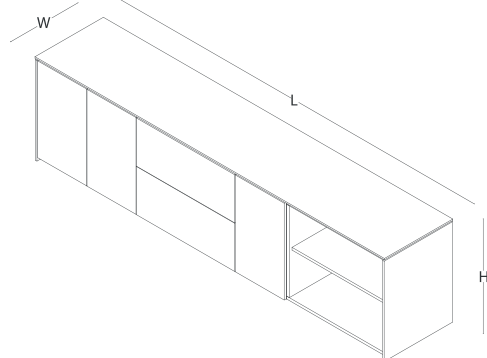

size chart

H 74
W 110
L 240

H 74
W 110
L 270

side cabinet (wood veneer + lacquered side)

H 66
W 50

L 147

L 220

H 66
W 50

L 220

L 255