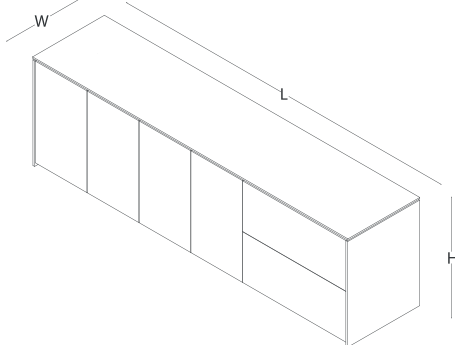

H 66
W 50

L 220