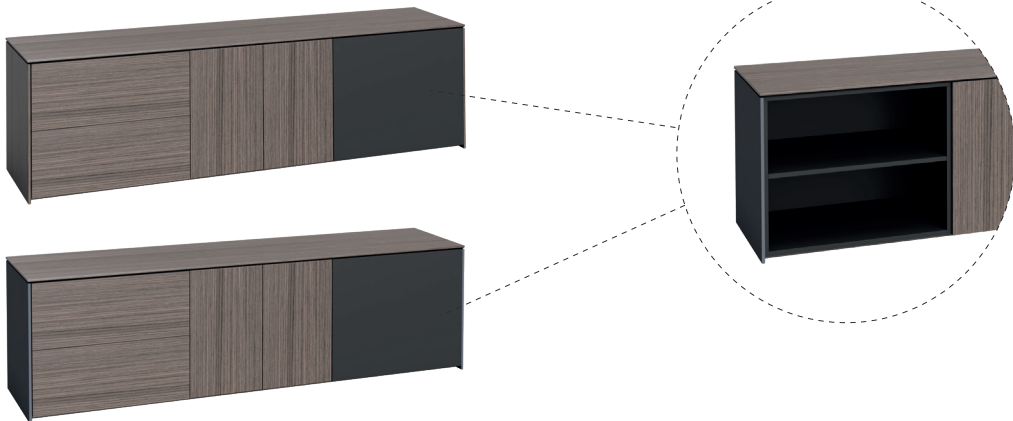

product family _____

desk

side cabinet

back view

cabinet

size chart

desk (wood veneer / wood veneer + lacquered modesty panel desk)

H 74
W 110
L 240

desk (wood veneer / wood veneer + lacquered modesty panel desk)

H 74
W 110
L 270

side cabinet (wood veneer + lacquered side)

H 66
W 50

L 147

L 220

cabinet (wood veneer + lacquered side)

H 66
W 50

L 220

L 255

color options _____

wood veneer (table top - body - door drawer surface)

american walnut

titanium oak

lime oak

canyon