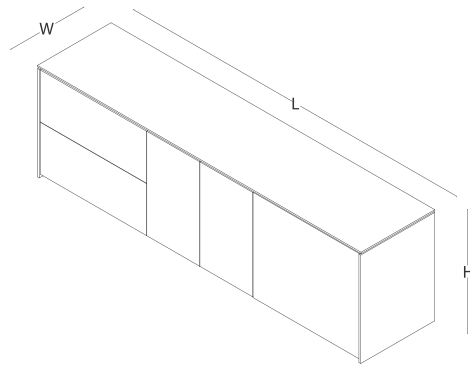

product family _____

desk

side cabinet

back view

cabinet

size chart

desk (wood veneer / wood veneer + lacquered modesty panel desk)

H 74
W 110
L 240

desk (wood veneer / wood veneer + lacquered modesty panel desk)

H 74
W 110
L 270

side cabinet (wood veneer + lacquered side)

H 66
W 50

L 147

L 220

cabinet (wood veneer + lacquered side)

H 66
W 50